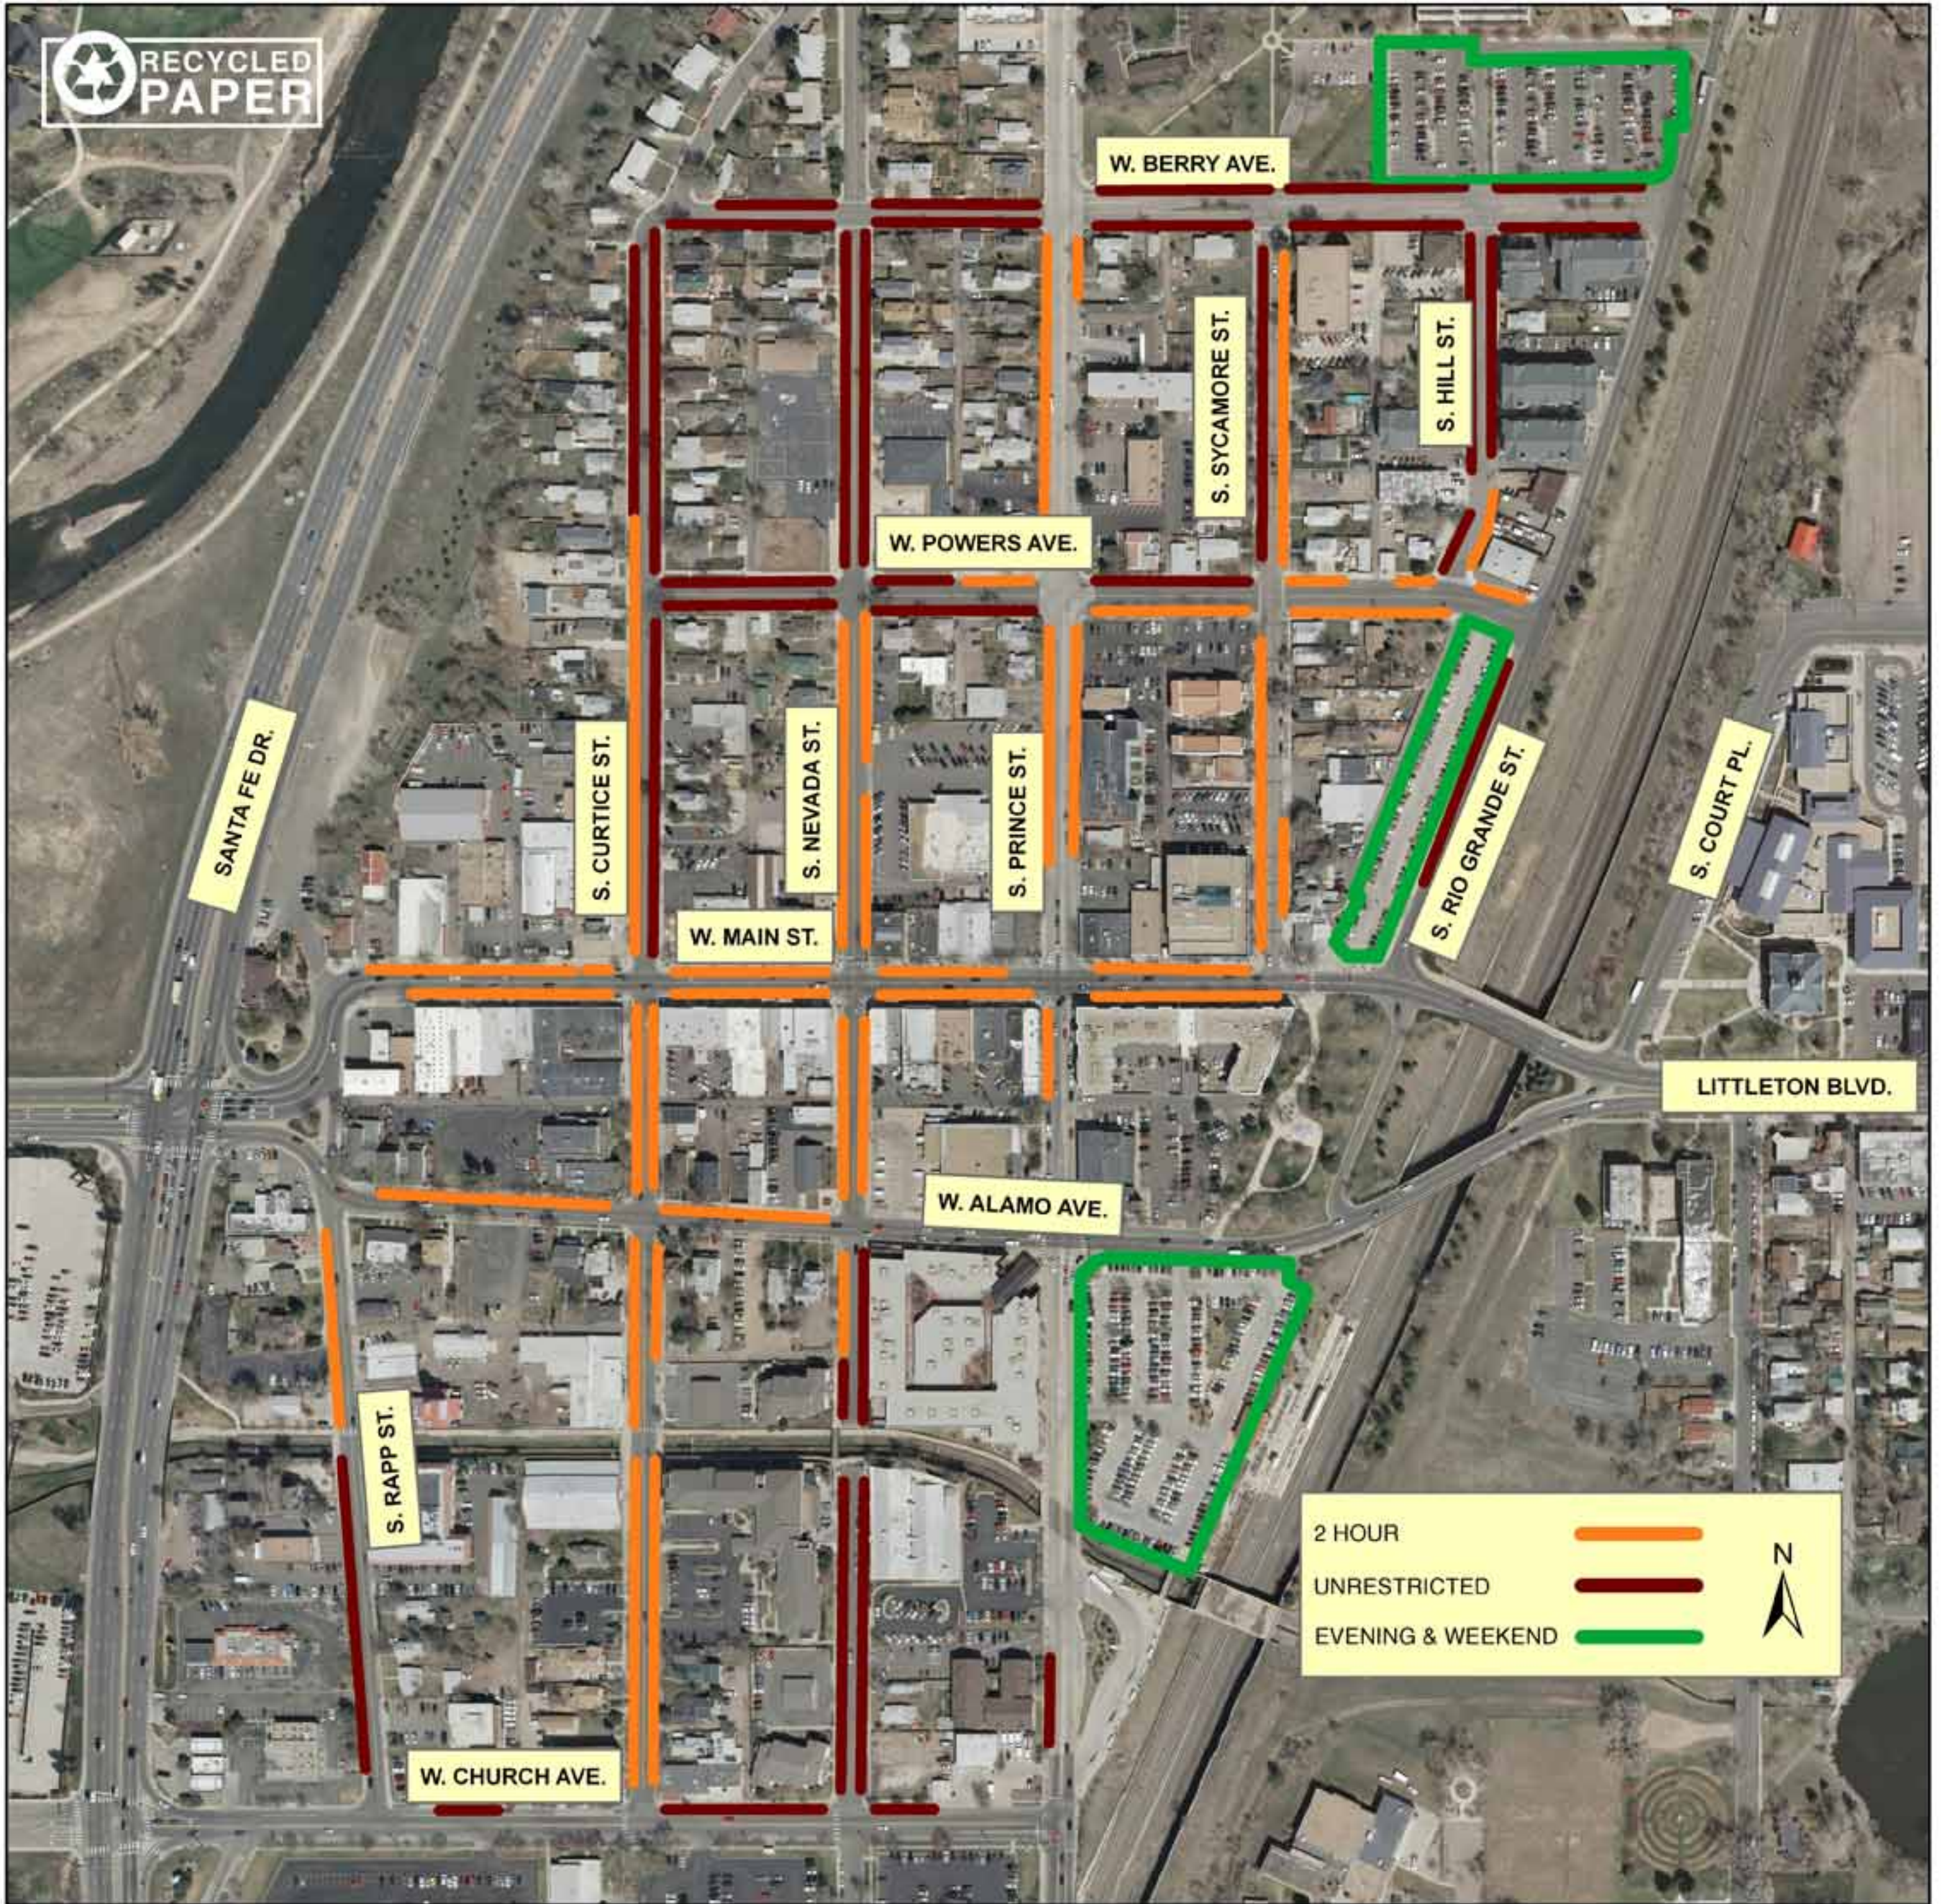

# Downtown Littleton Parking Map

**Total free public parking spaces within three blocks of Main Street..... 1,173**

**Two-hour parking spaces..... 330**

**Unrestricted parking spaces..... 343**

**Evening and weekend parking spaces..... 500**