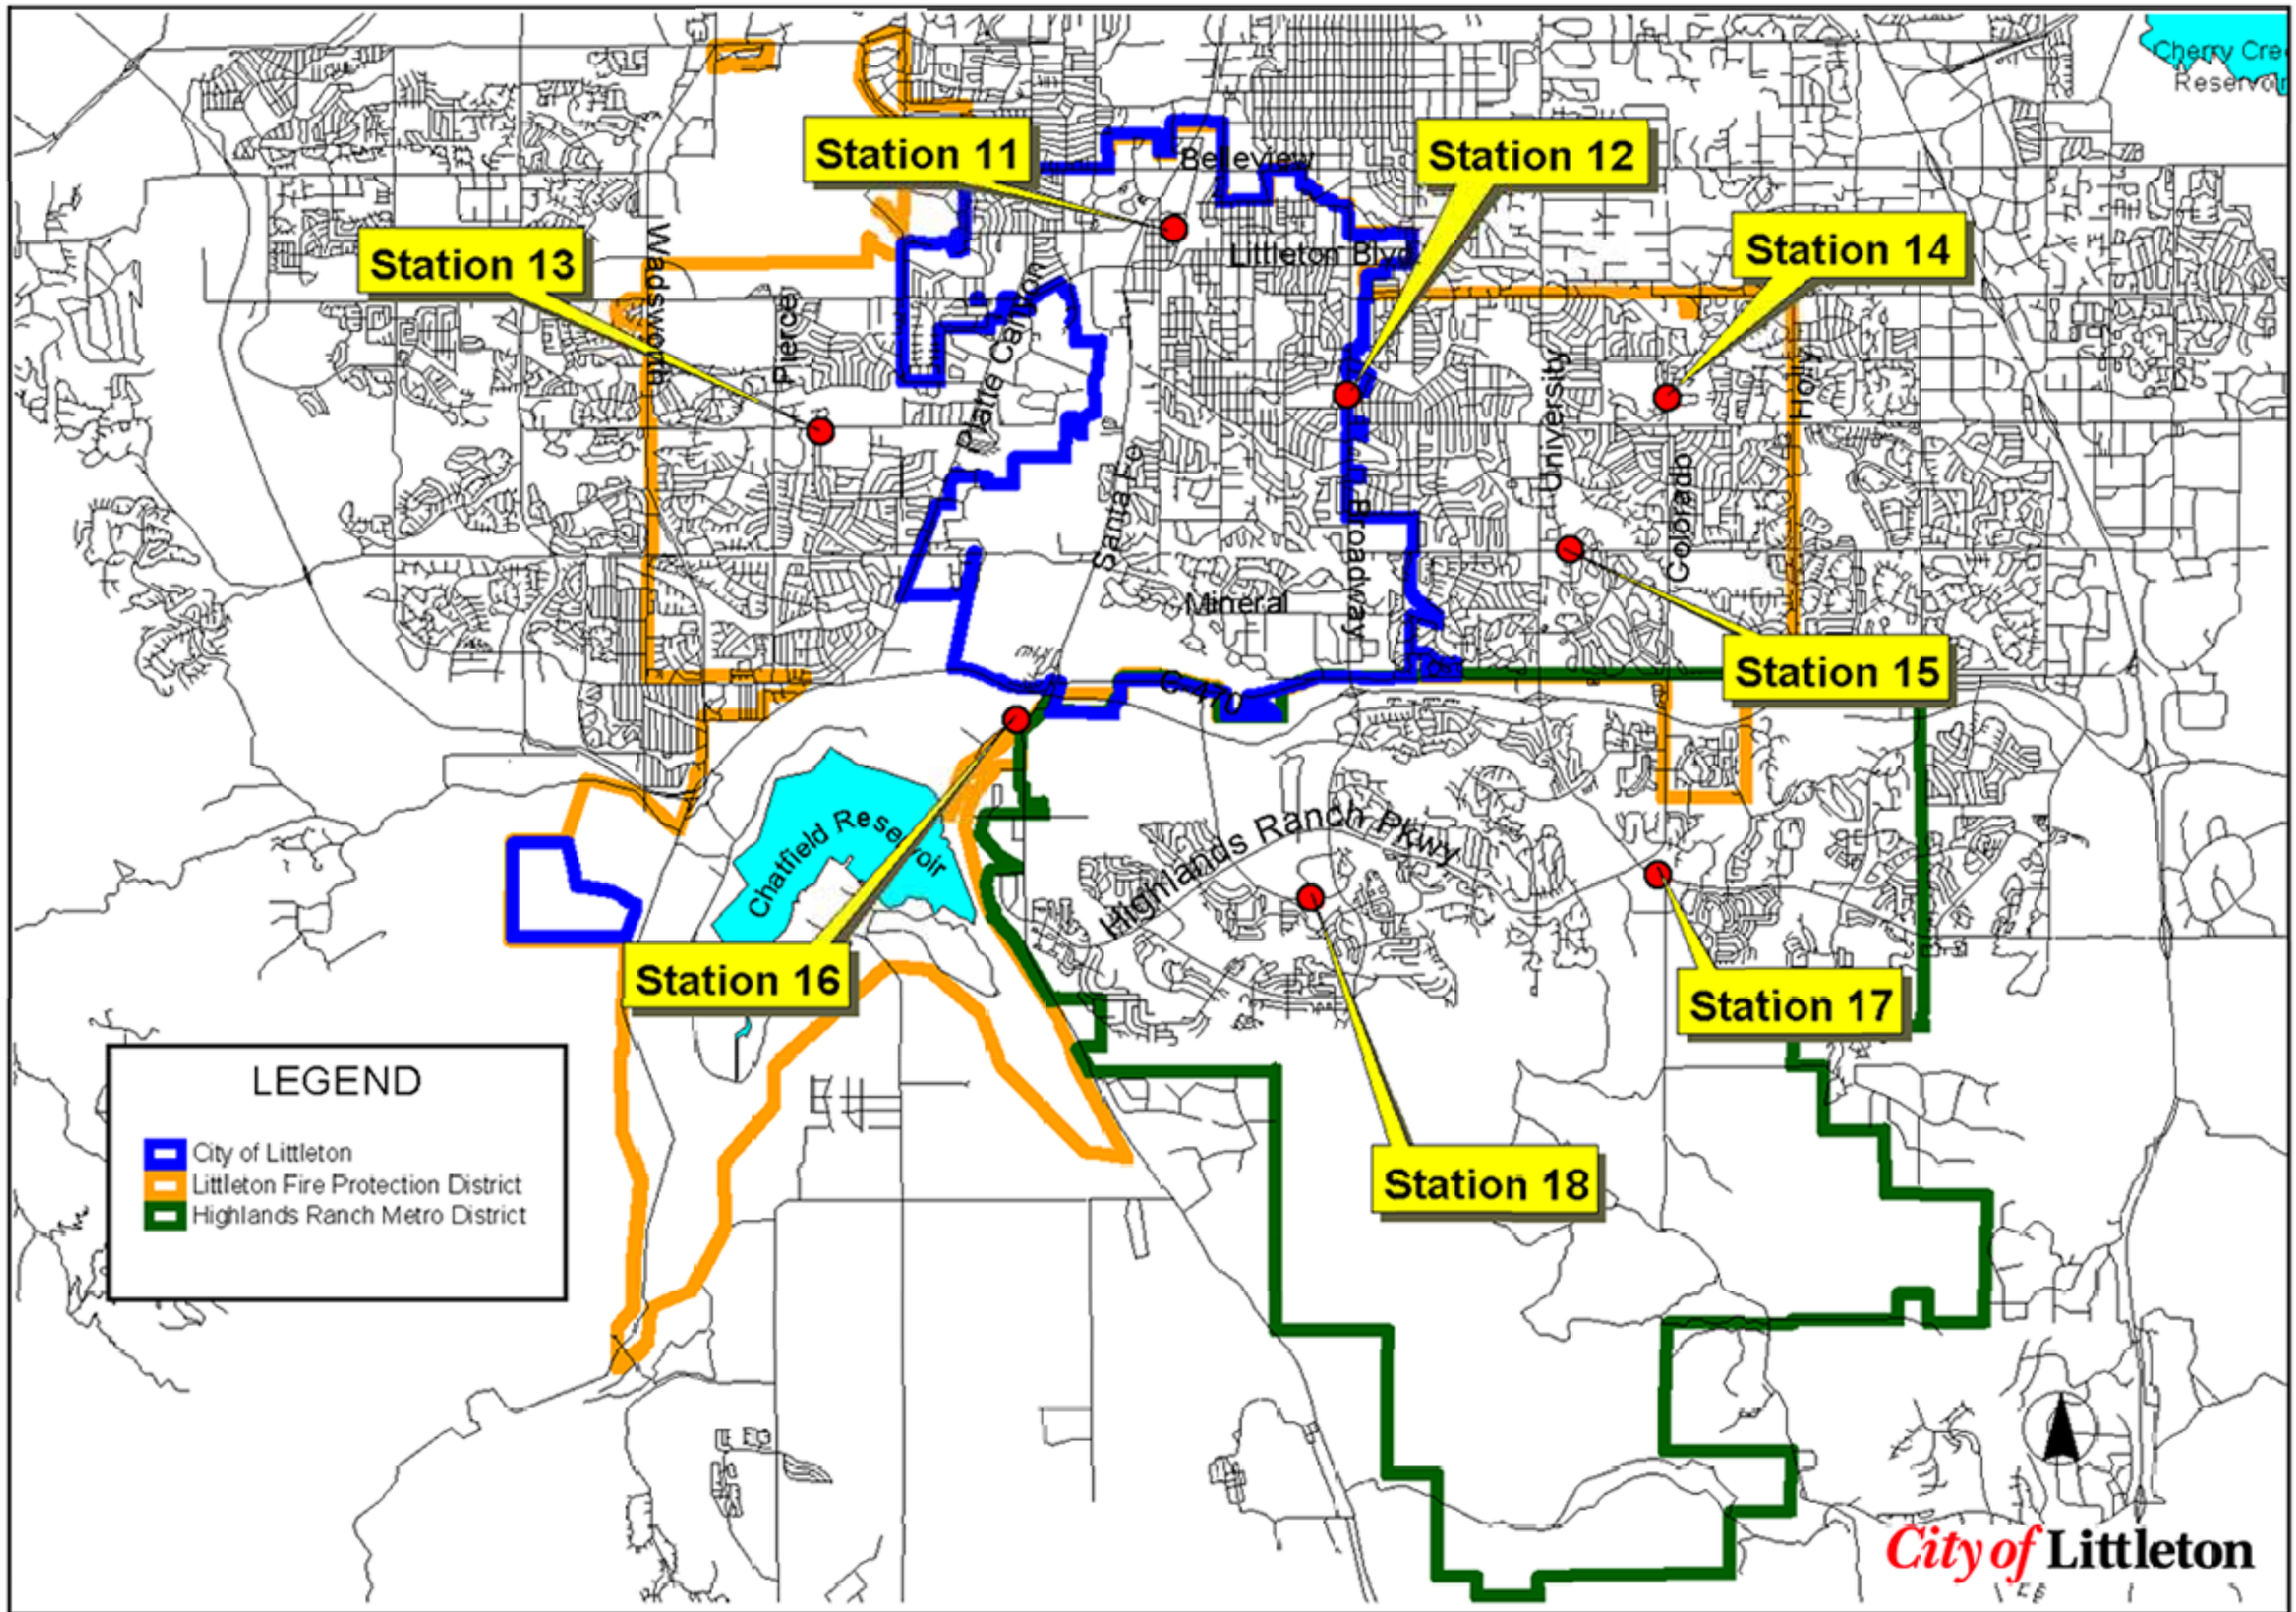

LITTLETON FIRE RESCUE RESPONSE AREA MAP

Station 11
2255 W. Berry Ave.
Littleton

Station 13
6290 W. Coal Mine Ave.
Jefferson County

Station 15
2702 E. Dry Creek Rd
Centennial

Station 17
9554 S. University Blvd.
Highlands Ranch

Station 12
6529 S. Broadway
Littleton

Station 14
6600 S. Colorado Blvd.
Centennial

Station 16
8119 Blakeland Dr.
Douglas County

Station 18
401 Timbervale Trail
Highlands Ranch