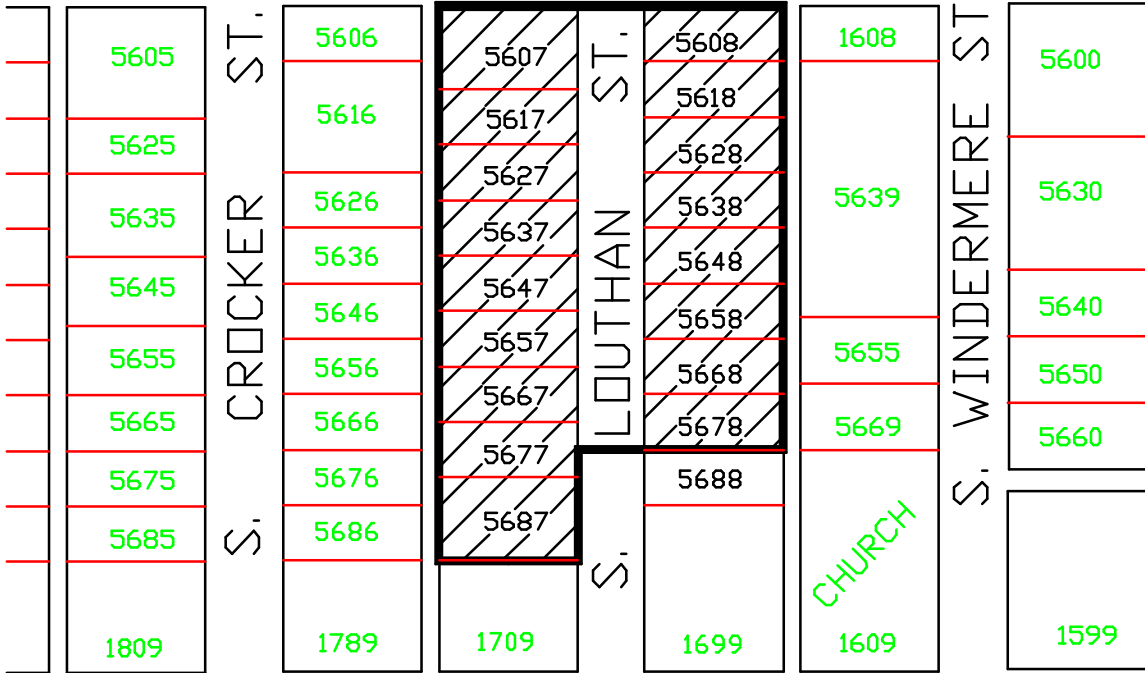

# LOUTHAN HEIGHTS HISTORIC LANDMARK DISTRICT

W. POWERS AVE.

W. LITTLETON BLVD.

**LEGEND**

---

**PARTICIPATING PROPERTIES**

**JULY 21, 2005**  
**ORDINANCE NO. 19**  
**SERIES OF 2002**