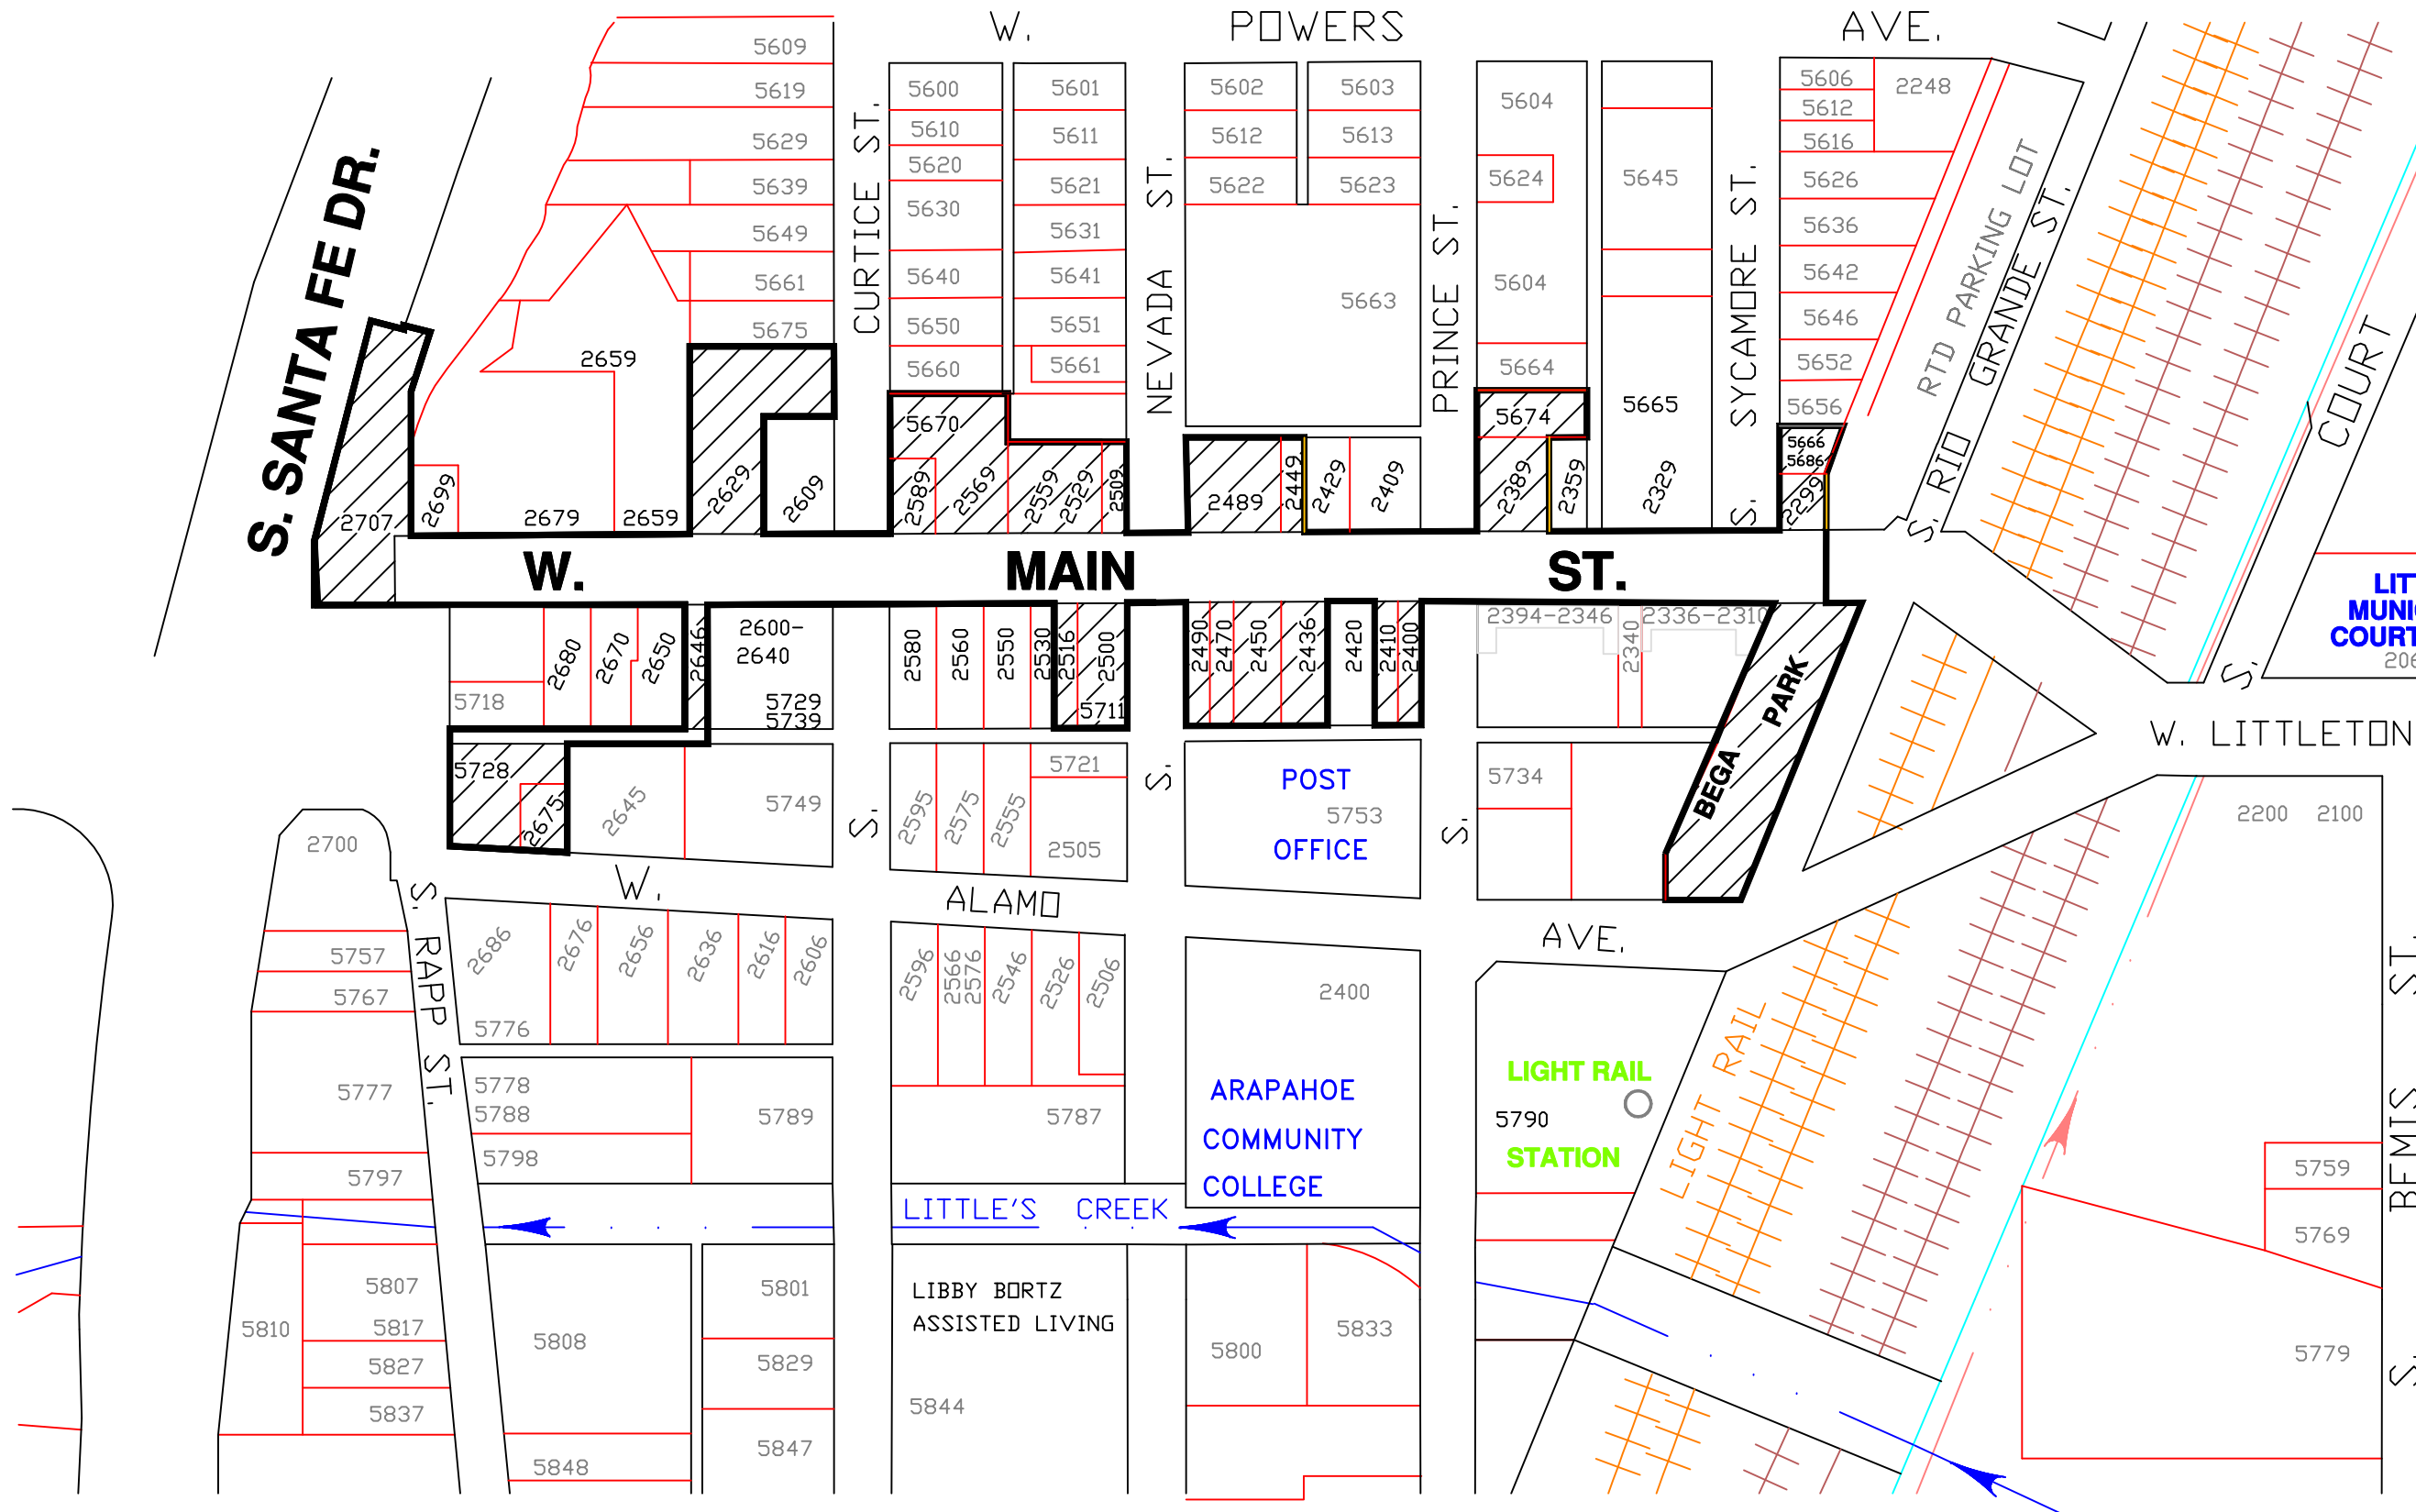

HISTORIC DOWNTOWN DISTRICT VICINITY MAP

LEGEND

 MAIN STREET HISTORIC DISTRICT BOUNDARY

LEGEND

 PARTICIPATING PROPERTIES

JUNE 7, 2005

**ORDINANCE NO. 6
SERIES OF 2005**

JANUARY 16, 2007

**ORDINANCE NO. 2, 3 & 4
SERIES OF 2007**

MAY 3, 2007

**ORDINANCE NO. 10
SERIES OF 2007**