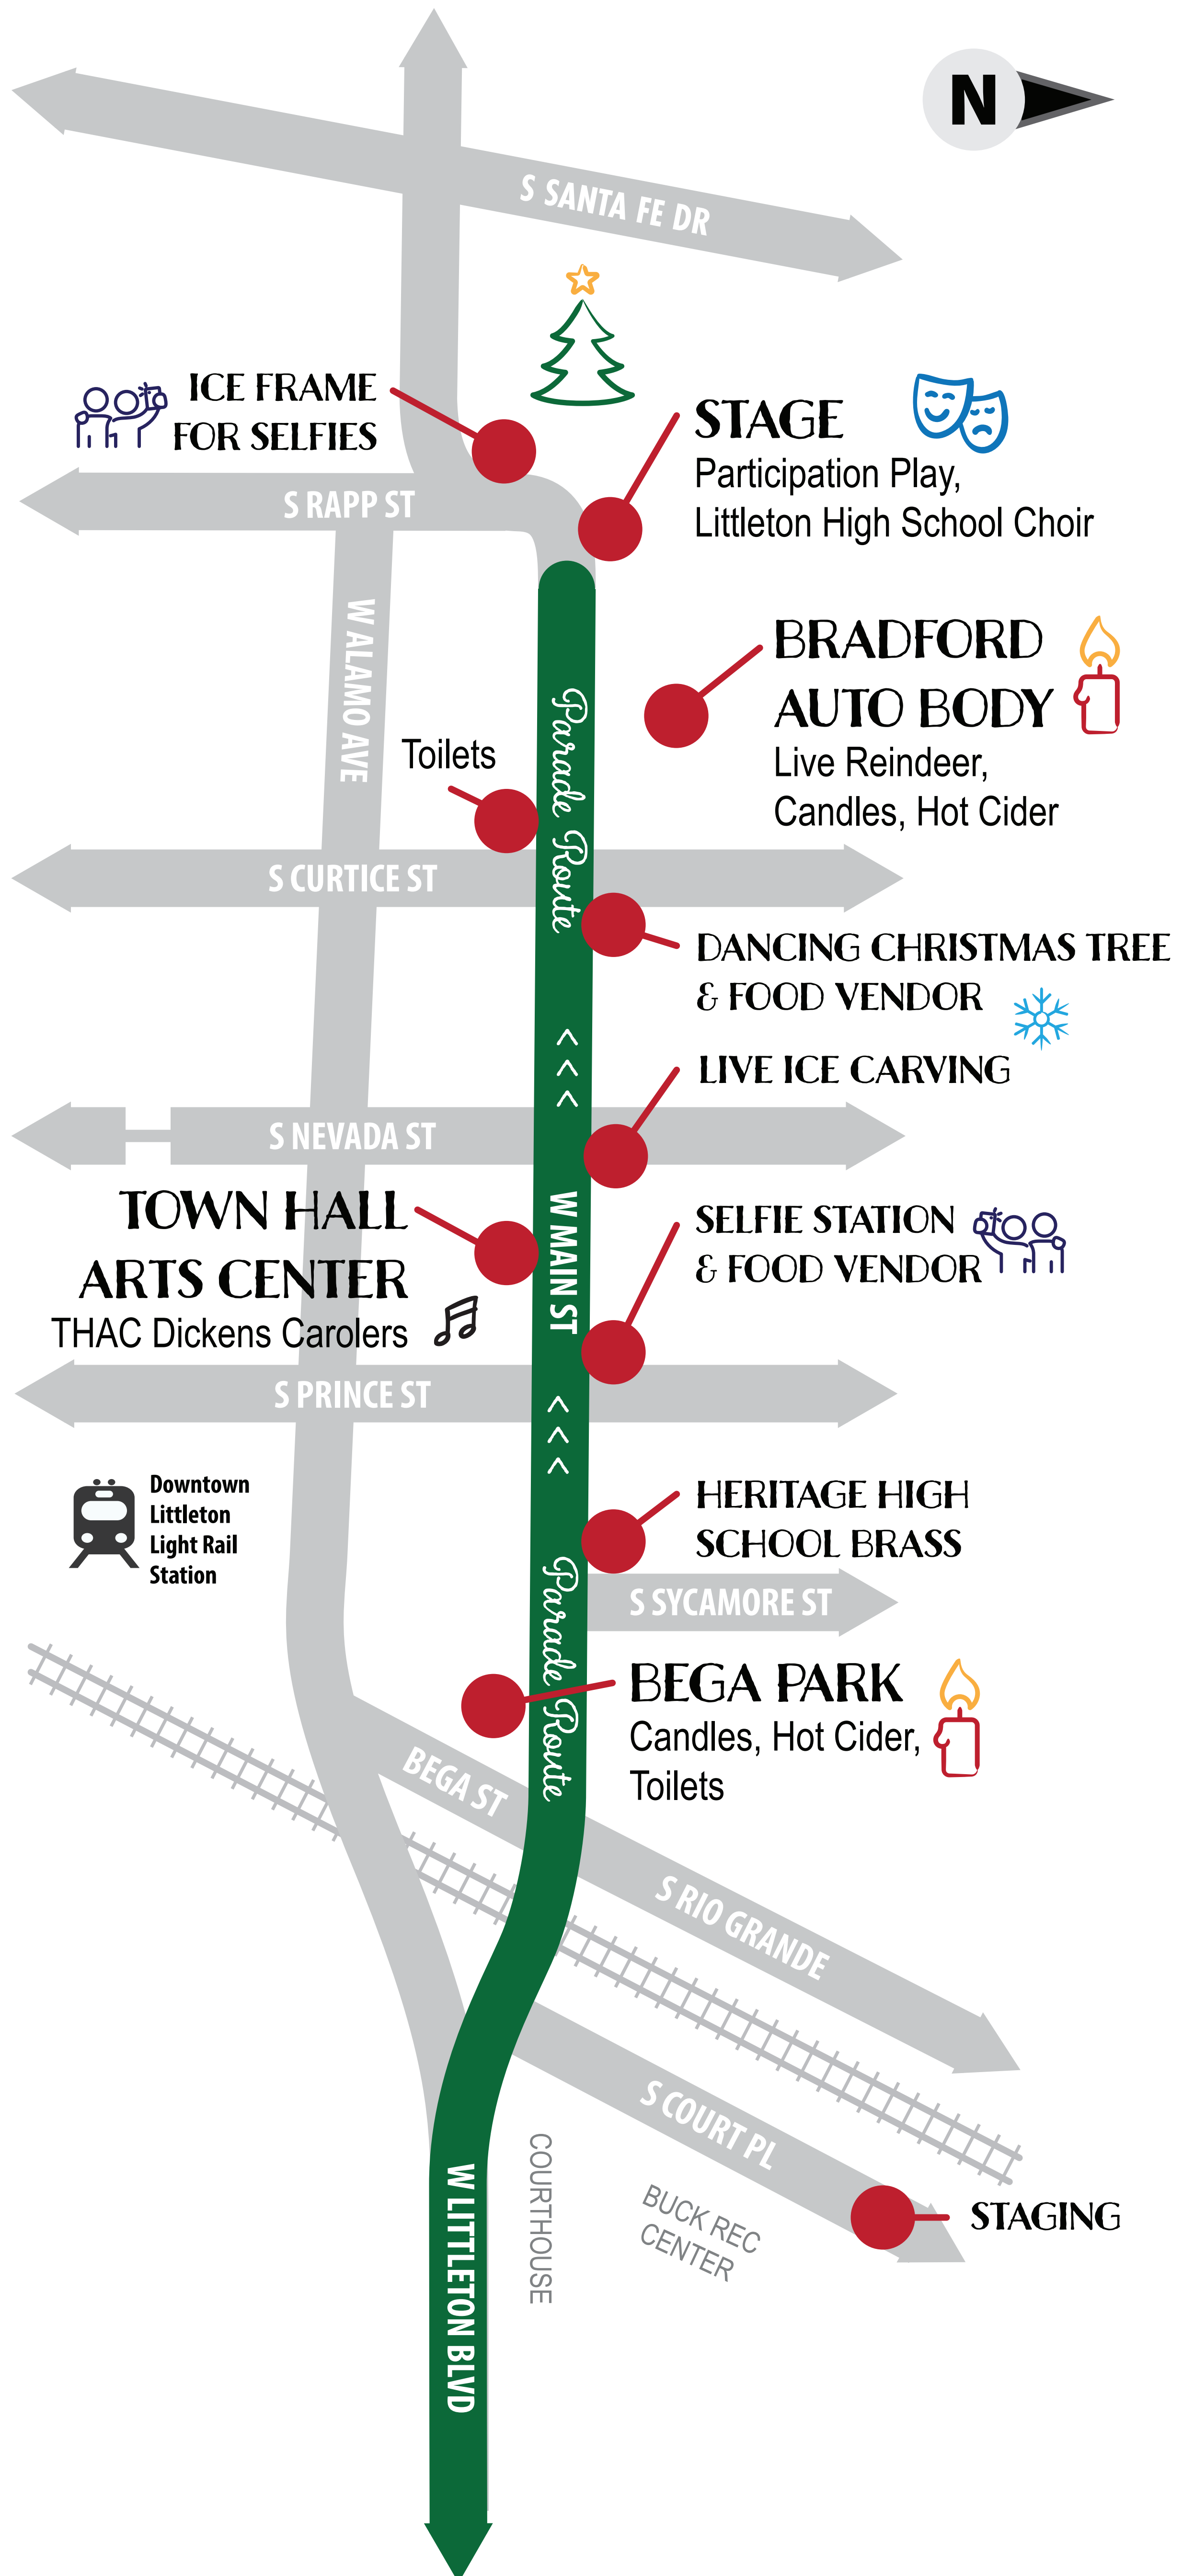

# Candlelight Walk

November 29, 2019

## Schedule

**4:00**

Main Street Closes

**4:30**

Live reindeer at  
Bradford Auto Body

**5:00**

Entertainment begins  
on Main Street corners

**6:30**

Parade Starts

**7:00**

Santa on stage  
to light the tree

Littleton