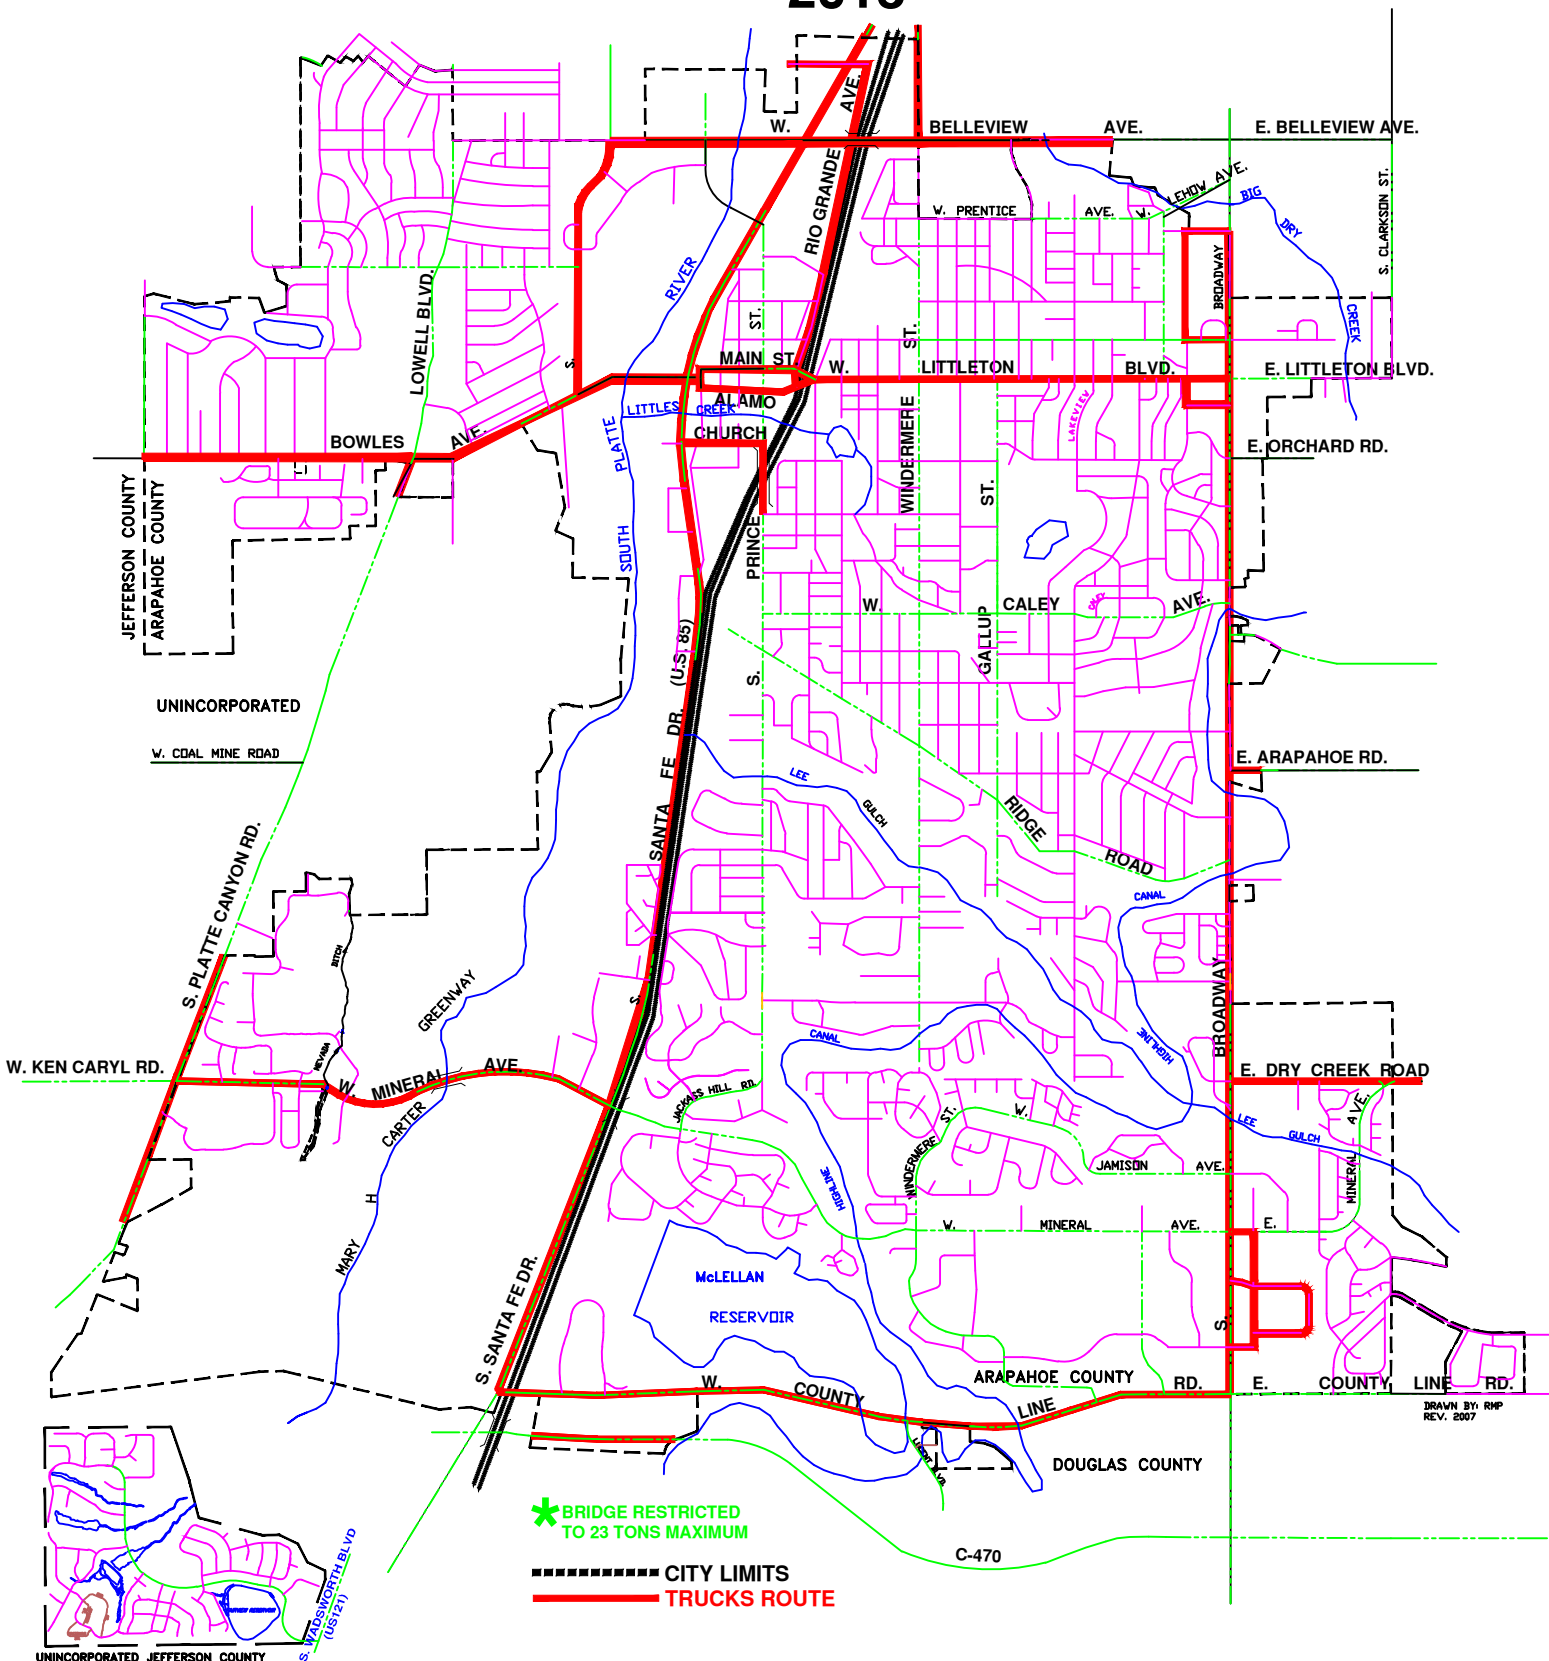

City of Littleton

LITTLETON TRUCK ROUTES

2013

* BRIDGE RESTRICTED TO 23 TONS MAXIMUM

----- CITY LIMITS
 ——— TRUCKS ROUTE

DRAWN BY: RHP
 REV. 2007

UNINCORPORATED JEFFERSON COUNTY