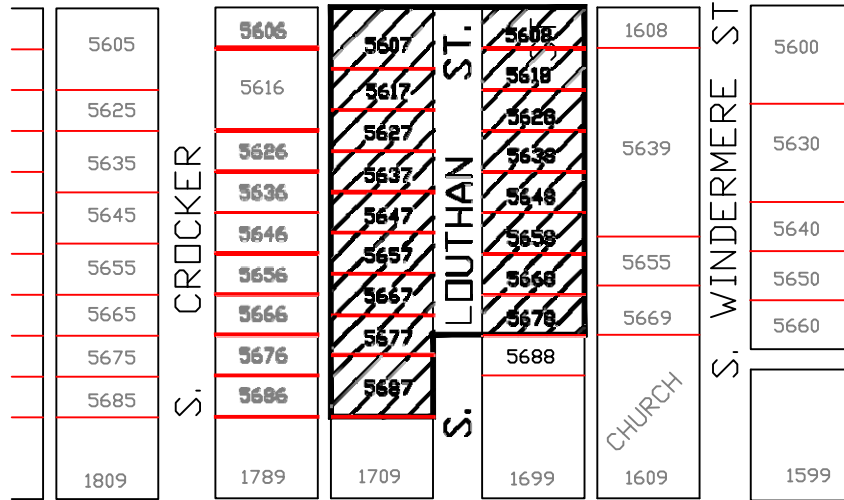

LOUTHAN HEIGHTS HISTORIC LANDMARK DISTRICT

W. POWERS AVE.

W. LITTLETON BLVD.

NOT TO SCALE
REV: 8/23/2011

DISTRICT BOUNDARY