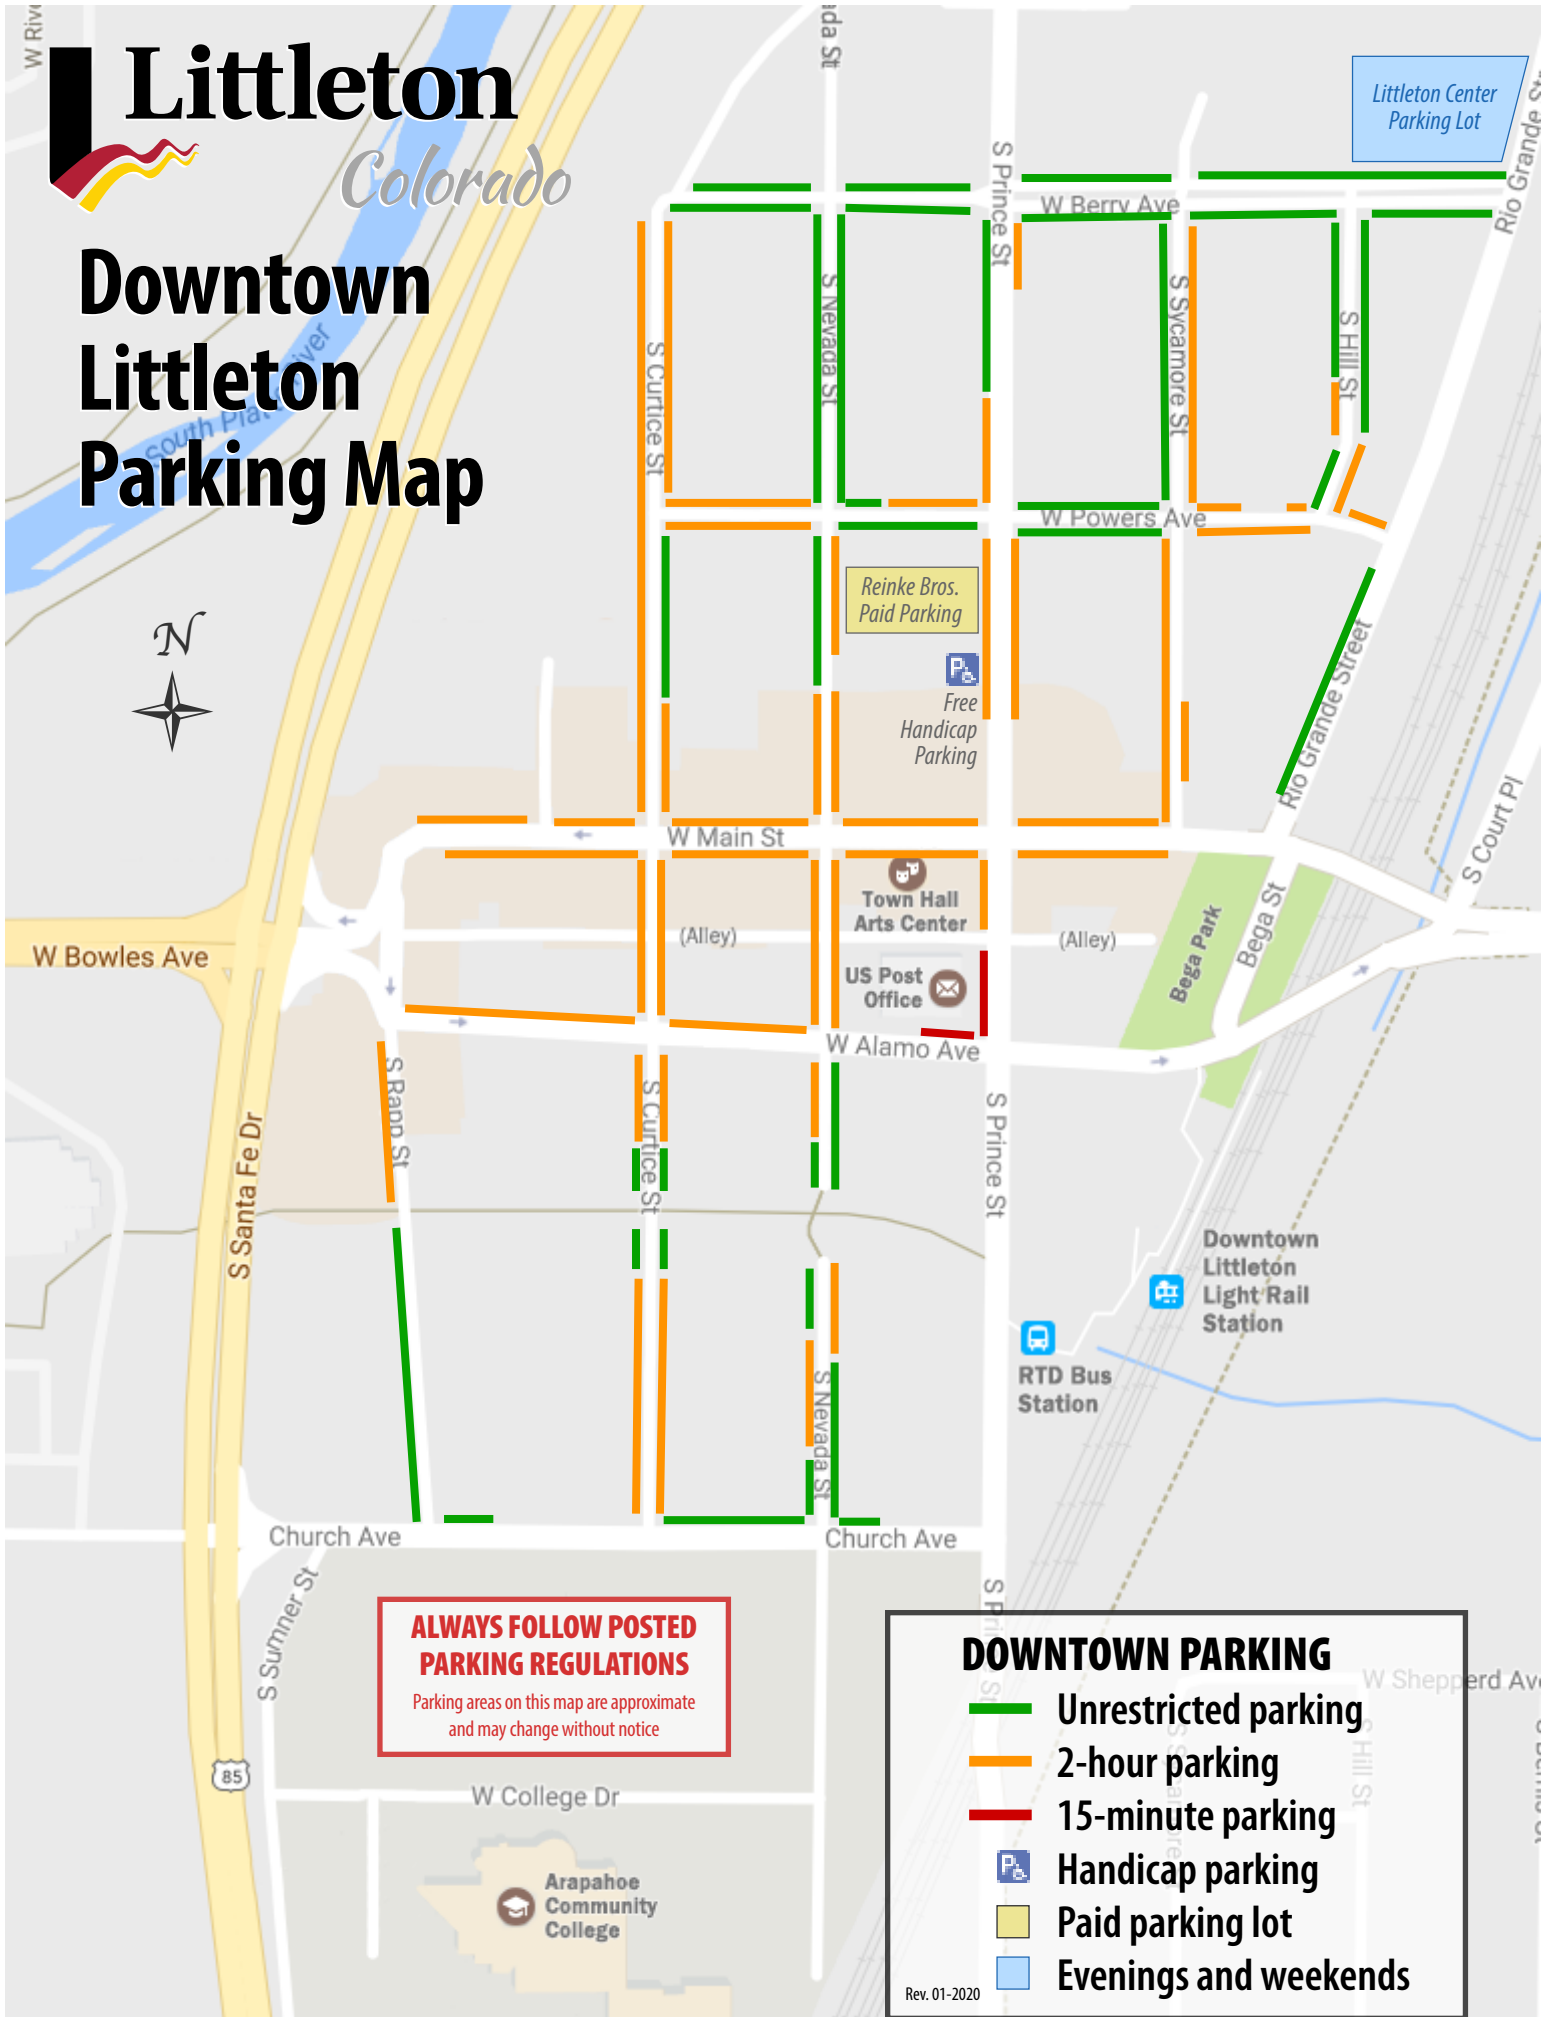

# Littleton Colorado

## Downtown Littleton Parking Map

**ALWAYS FOLLOW POSTED PARKING REGULATIONS**  
Parking areas on this map are approximate and may change without notice

**DOWNTOWN PARKING**

- Unrestricted parking
- 2-hour parking
- 15-minute parking
- Handicap parking
- Paid parking lot
- Evenings and weekends